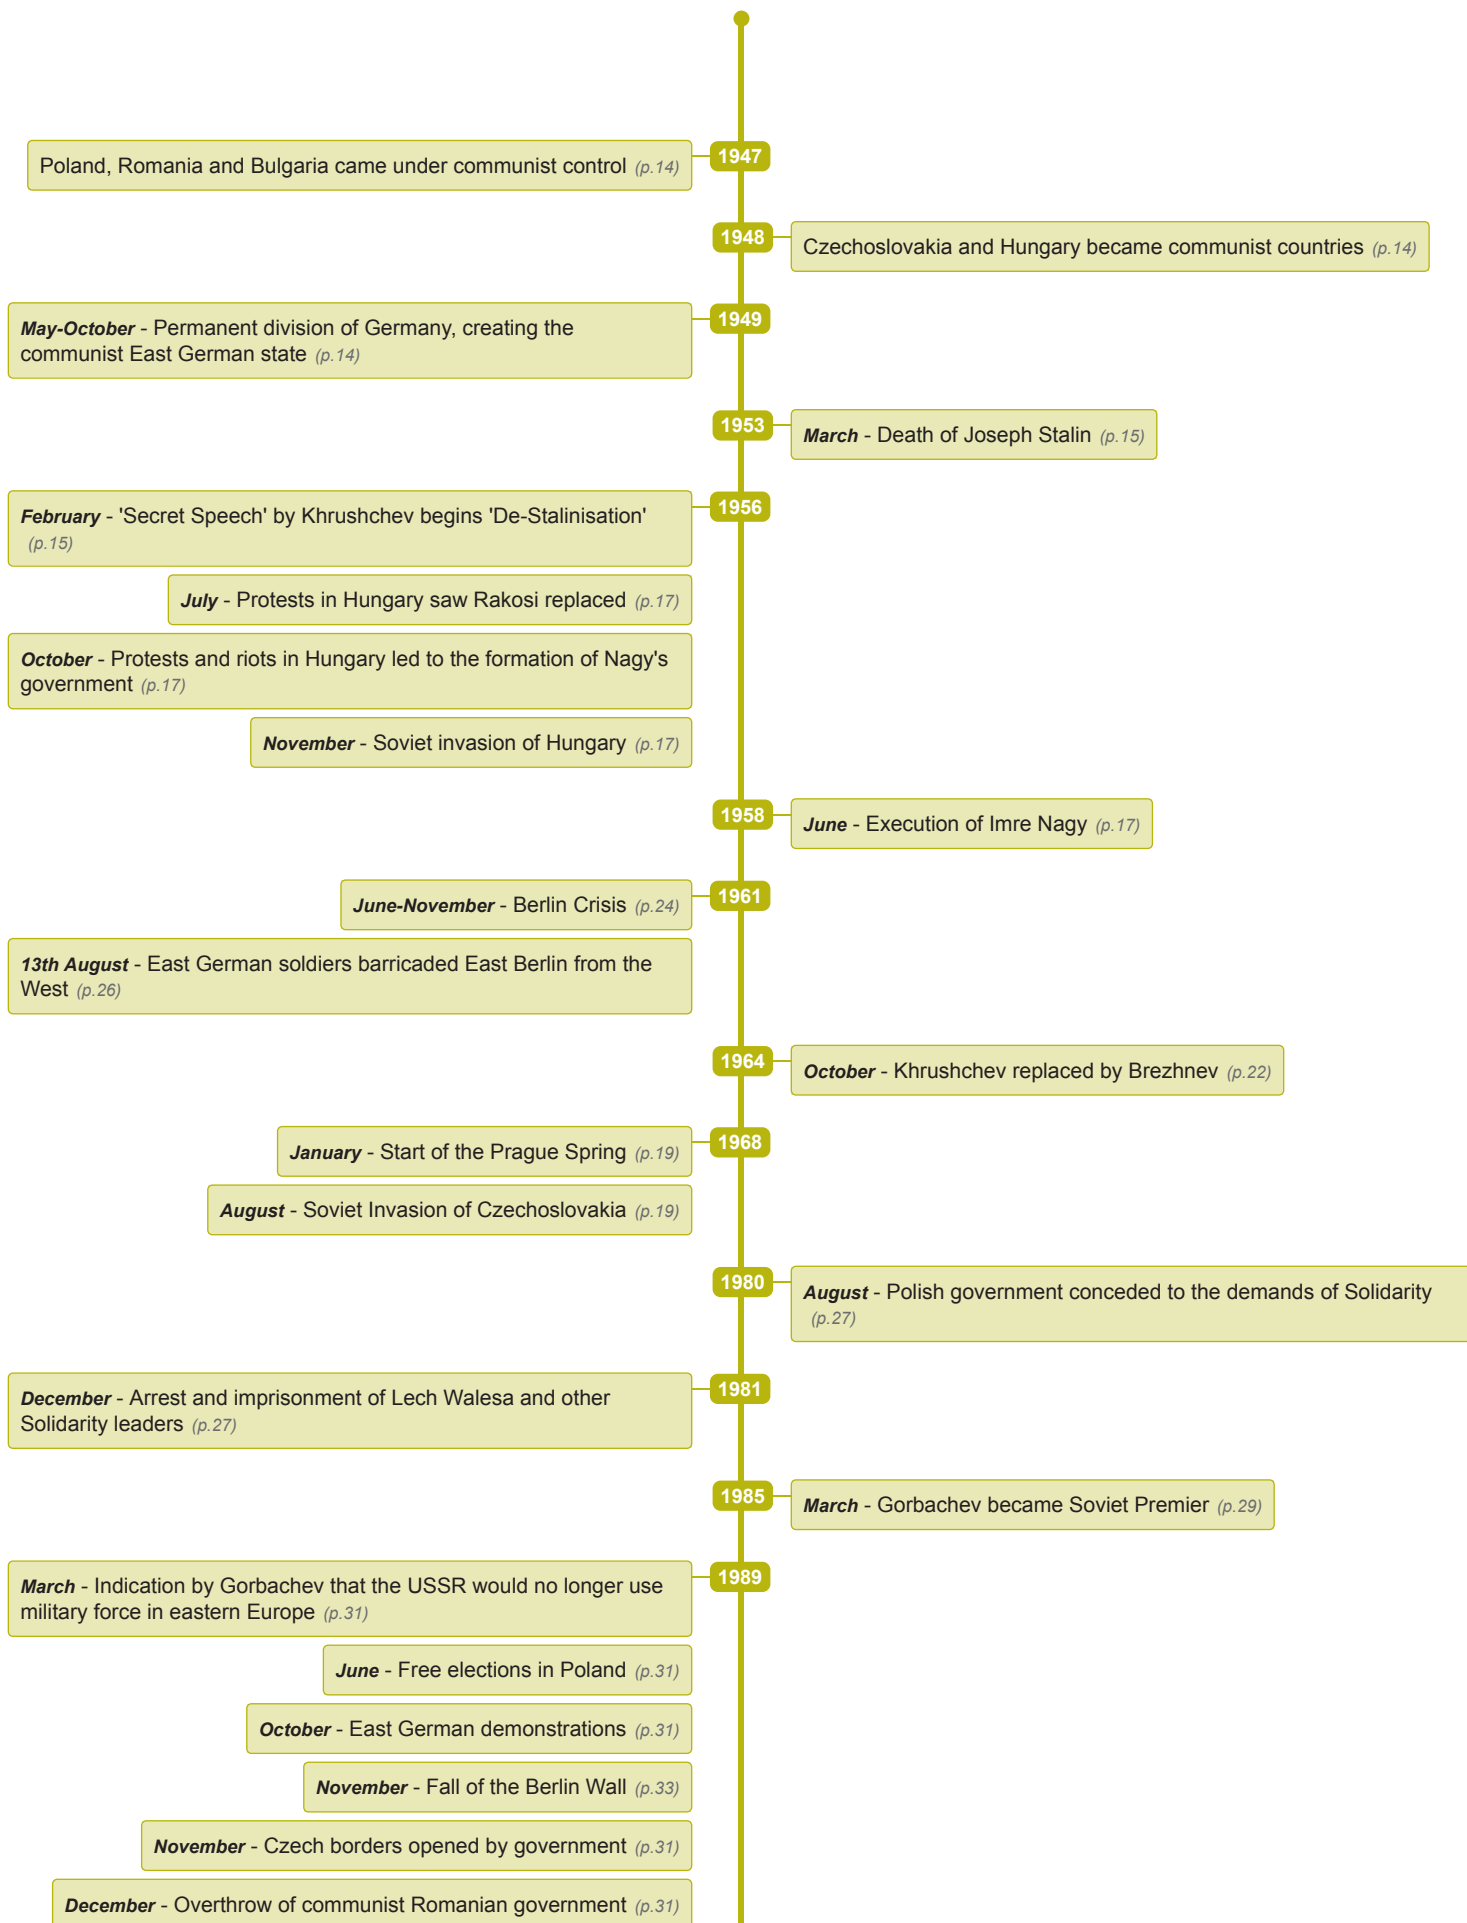

HOW SECURE WAS THE USSR'S CONTROL OVER EASTERN EUROPE, 1948-C1989?

TIMELINE

HOW SECURE WAS THE USSR'S CONTROL OVER EASTERN EUROPE, 1948-C1989?