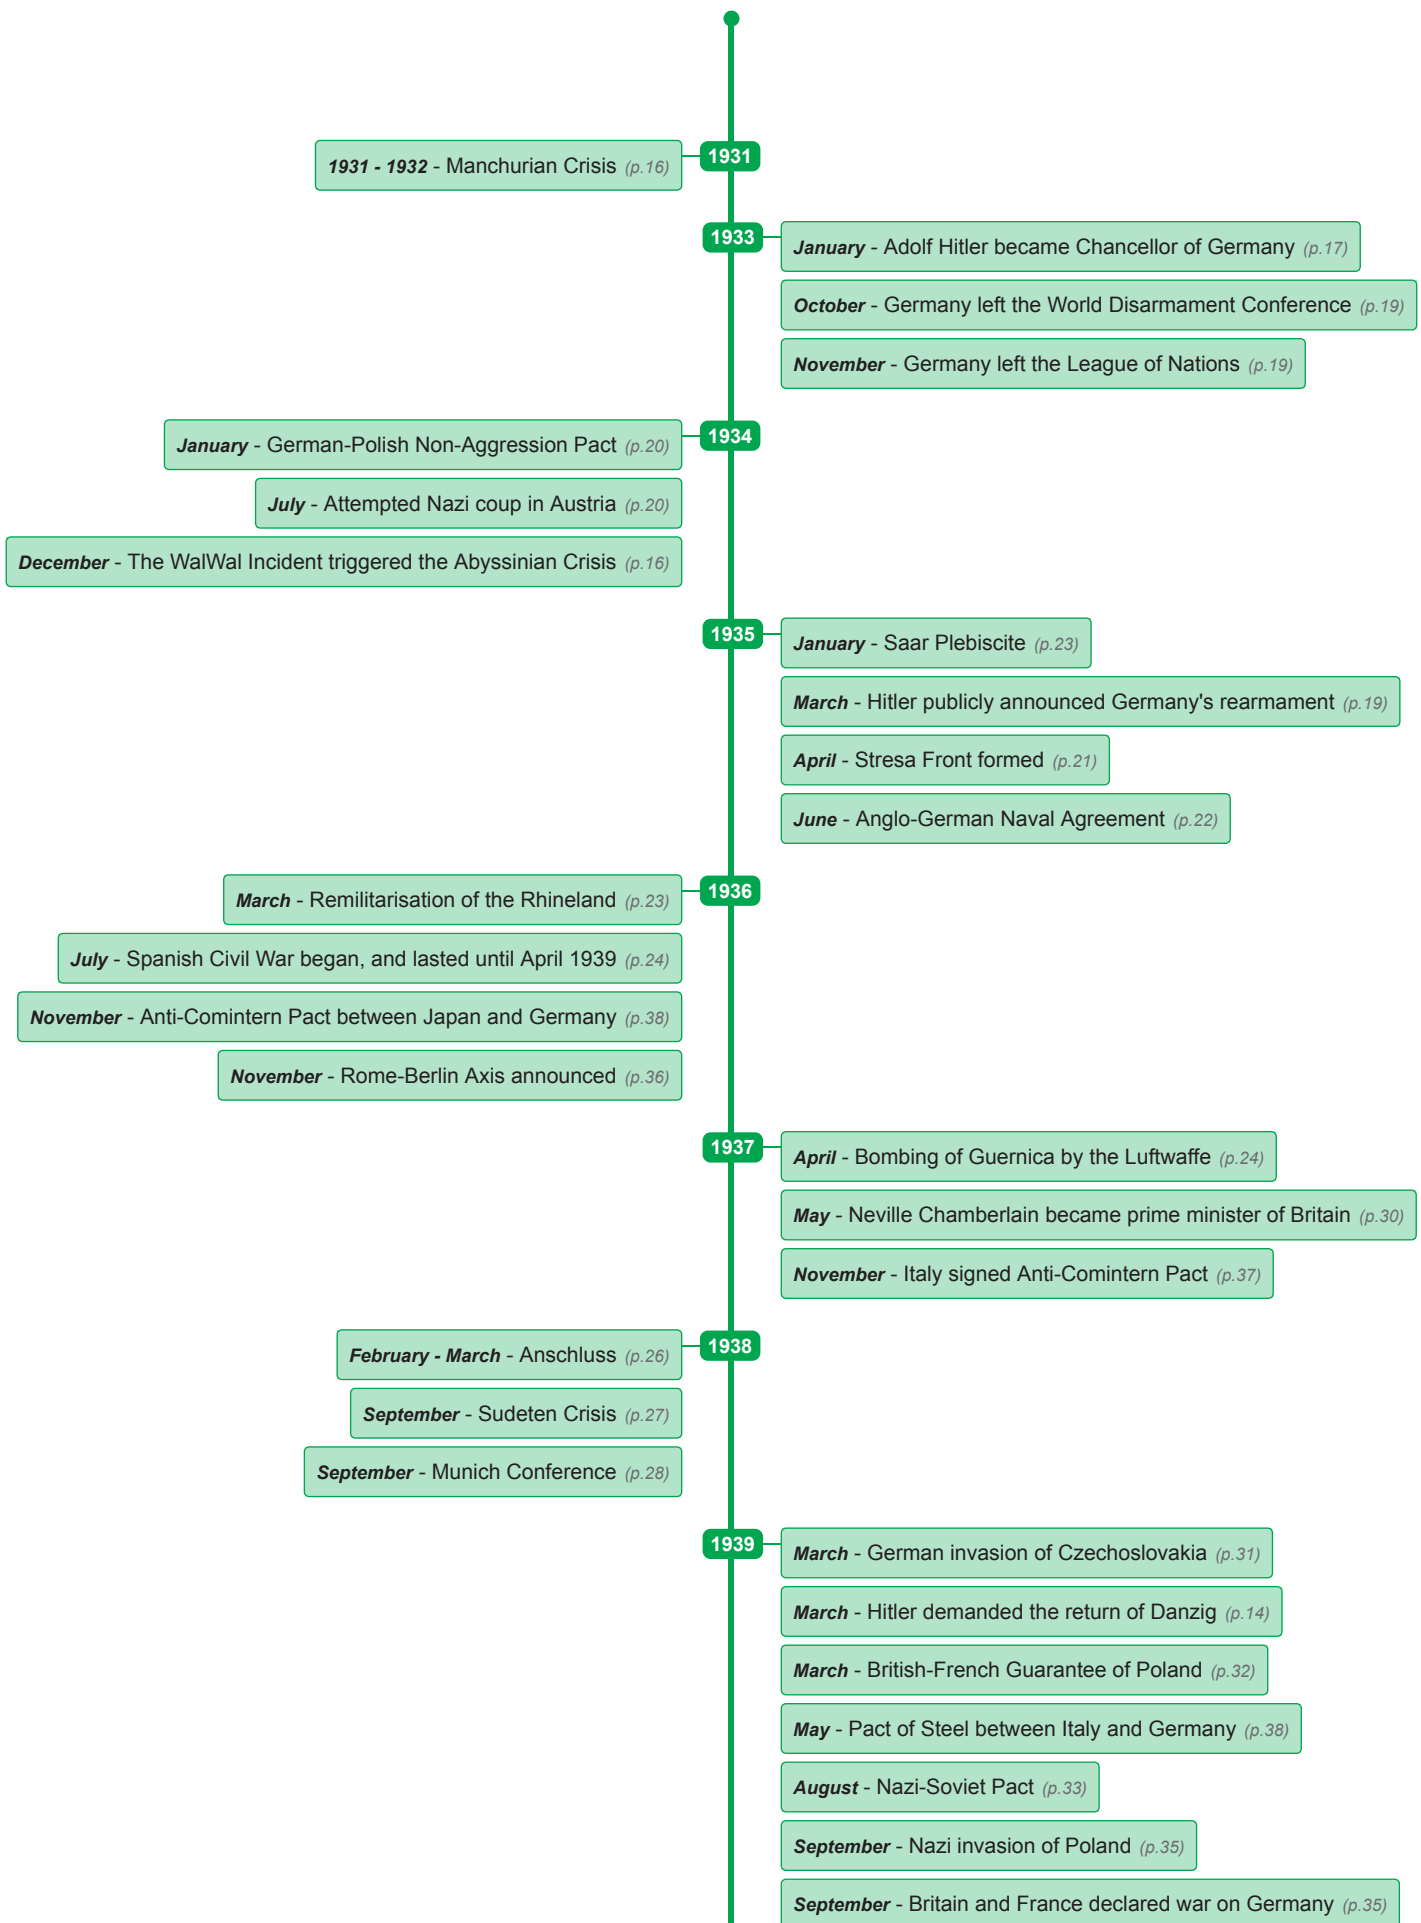

WHY HAD INTERNATIONAL PEACE COLLAPSED BY 1939?

TIMELINE

September - Second World War began (p. 14)